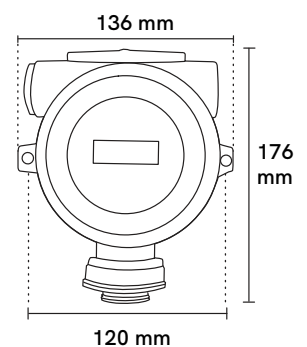

Explosion Proof Flammable Gas Sensor GTD-2000Tx

Specifications

- ✓ IECEx Approved
- ✓ IP66 water restraint
- ✓ 0-100% LEL
- ✓ Self diagnosis function
- ✓ Wide variety of gasses
- ✓ Auto calibration program setting with magnet bar