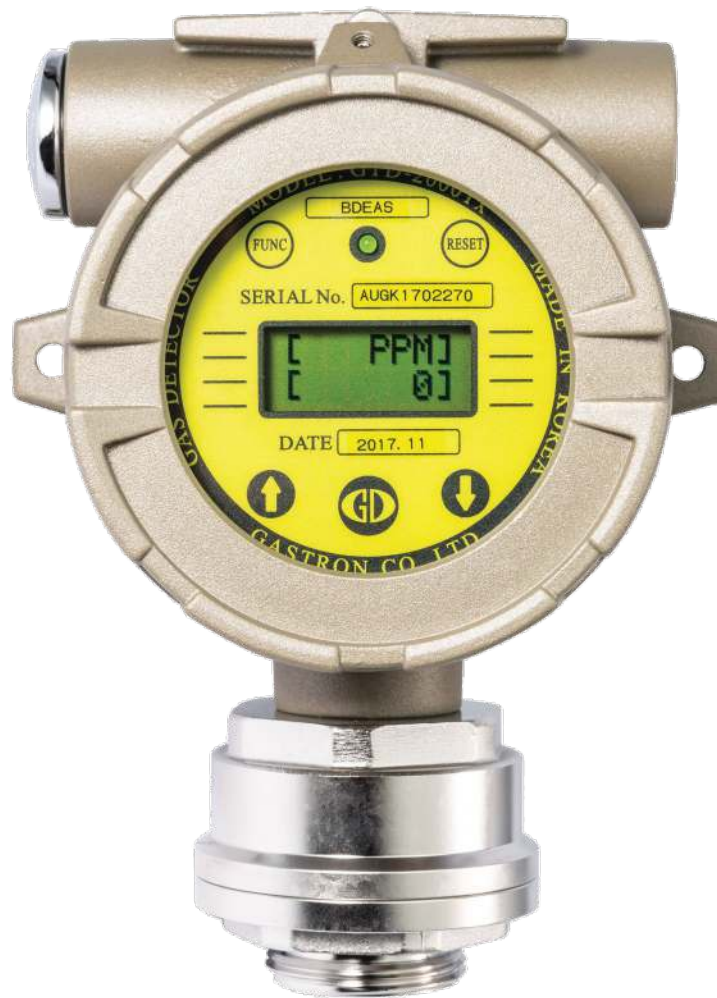

Explosion Proof Flammable Gas Sensor GTD-2000Tx

Specifications

- ✓ IECEx Approved
- ✓ IP66 water restraint
- ✓ 0-100% LEL
- ✓ Self diagnosis function
- ✓ Wide variety of gasses
- ✓ Auto calibration program setting with magnet bar