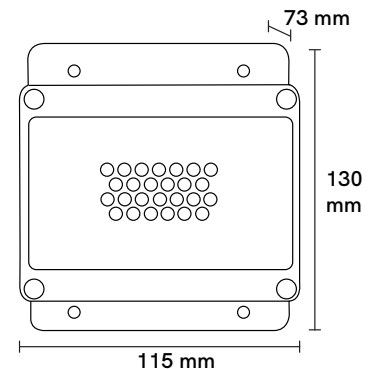

Contact us > 07 4613 5111 - sales@gasdetect.com.au