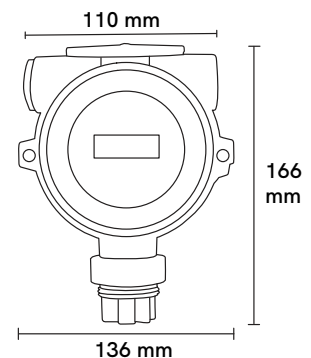

Explosion Proof Flammable Gas Sensor GTD-2000Ex

Specifications

- ✓ Calibration and program setting with a magnet bar
- ✓ 2" Pole mount and Duct mount available
- ✓ IP66 water resistant
- ✓ Self-diagnosis function
- ✓ Wide variety of gasses with a range of 0-100% LEL
- ✓ Compatible with GDA controllers which are connected to tower lights